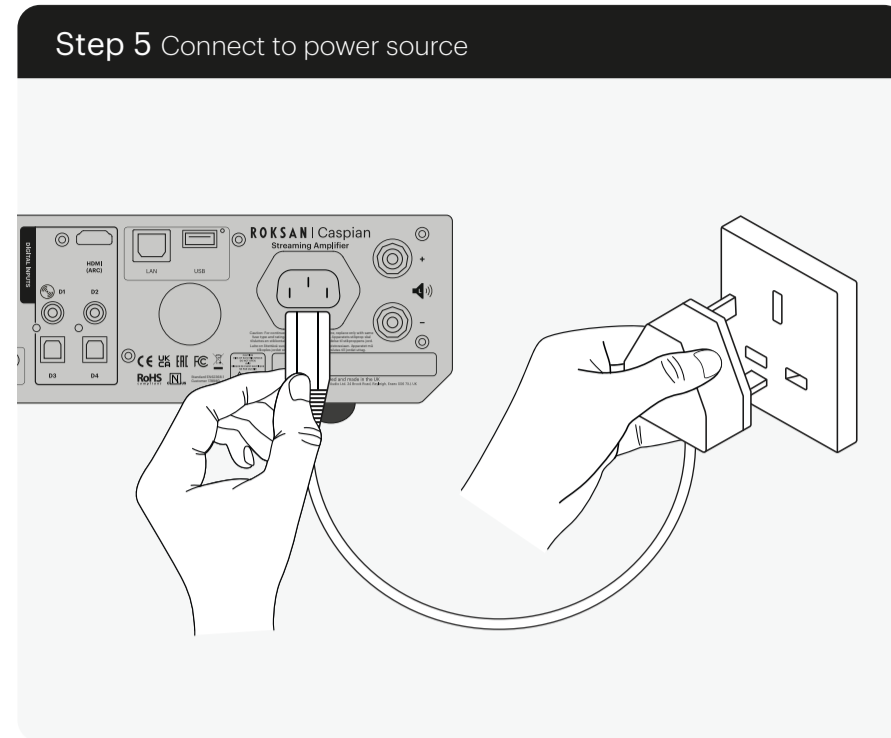

Let's get your Caspian Amplifier set up...